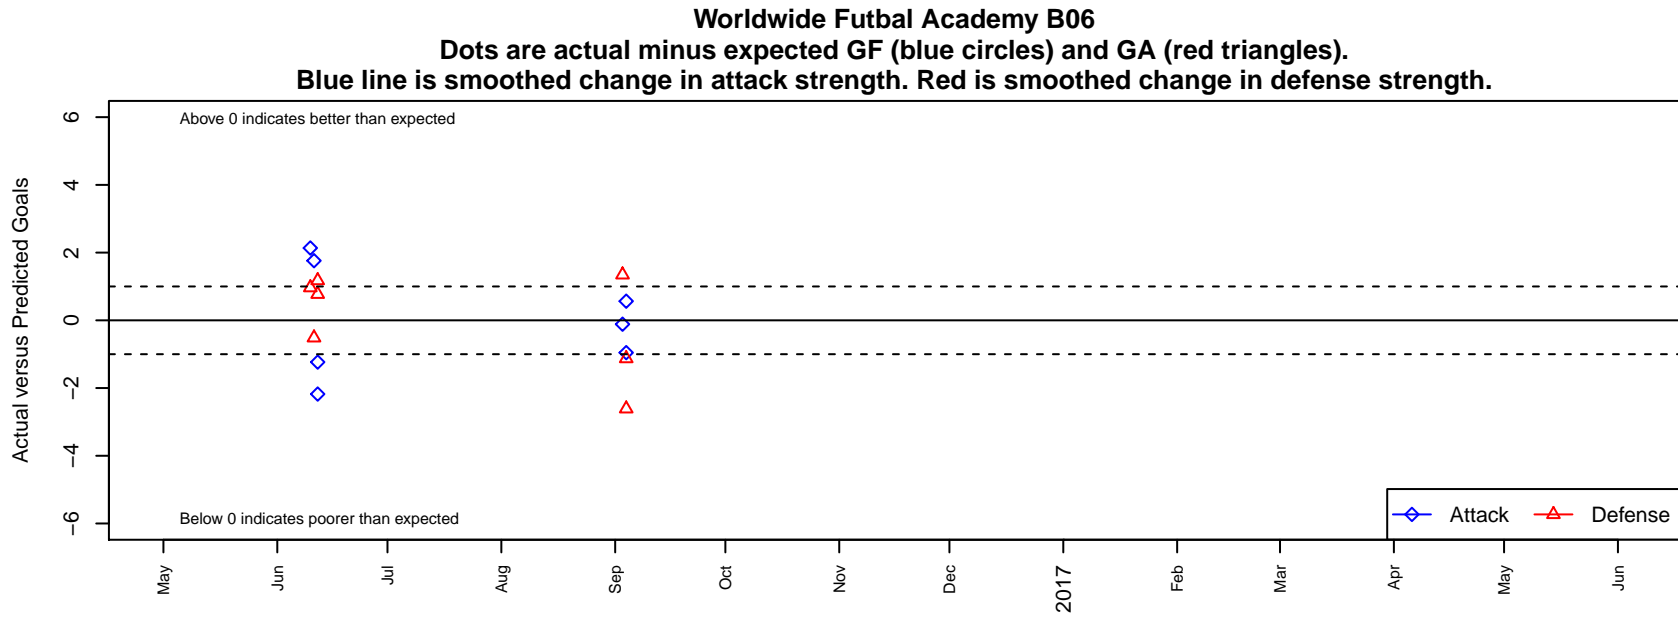

Worldwide Futbol Academy B06

, WA
 B06 total strength=628
 attack=1.09 defense=0.28

alt names used:
 Worldwide Futbol Academy
 Worldwide Futbol Academy

Venues played:
 2016 Starfire Spring Classic BU11 Silver
 2016 Labor Day Cup BU11 Gold